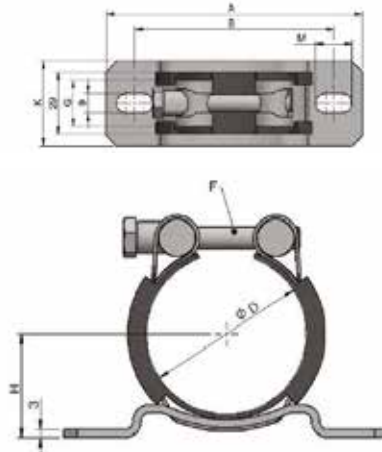

LIGHT AND HEAVY SERIES CLAMPS

In combination with HENNLICH brackets, the mounting clamps allow quick and easy installation of the hydraulic accumulators. The clamps are designed for static use.

MATERIAL

Galvanized carbon steel, EPDM

TYPE C

TYPE E

TYPE F

ART. NO.	TYPE	ØD	A	B	E	F	G	H	K	L	M
HCLP-053059L	E	53–59	120	93	-	M8x60	22	35–38	40	9	17
HCLP-068073L	E	68–73	156	118	-	M8x75	24	41–44	50	9	27
HCLP-092101L	E	92–101	156	118	-	M8x75	24	53–58	50	9	27
HCLP-100109L	E	100–109	156	118	-	M8x80	24	57–62	50	9	27
HCLP-110115H	F	110–115	132	100	173	M10x30	30	63–66	30	9	13
HCLP-117126L	E	117–126	156	118	-	M8x80	24	66–70	50	9	27
HCLP-129138L	E	129–138	155	114	-	M8x75	24	78–88	40	9	35
HCLP-136145L	E	136–145	156	118	-	M10x105	26	75–80	50	9	27
HCLP-144153L	E	144–153	156	118	-	M10x105	26	79–84	50	9	27
HCLP-158169L	E	158–169	156	118	-	M10x105	26	86–90	50	9	27
HCLP-165175H	C	165–175	194	148	247	M12x80	30	91–96	30	9	13
HCLP-171183L	E	171–183	236	184	-	M10x120	26	92–98	60	9	41
HCLP-215226H	C	215–226	269	216	303	M12x80	40	116–122	40	15	21

Manufacturing tolerances are not taken into account. Subject to modifications.