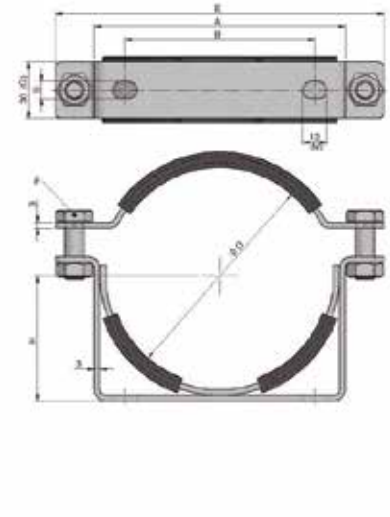

TYPE F

ART. NO.	TYPE	ØD	A	B	E	F	G	H	K	L	M
HCLP-053059L	E	53–59	120	93	-	M8x60	22	35–38	40	9	17
HCLP-068073L	E	68–73	156	118	-	M8x75	24	41–44	50	9	27
HCLP-092101L	E	92–101	156	118	-	M8x75	24	53–58	50	9	27
HCLP-100109L	E	100–109	156	118	-	M8x80	24	57–62	50	9	27
HCLP-110115H	F	110–115	132	100	173	M10x30	30	63–66	30	9	13
HCLP-117126L	E	117–126	156	118	-	M8x80	24	66–70	50	9	27
HCLP-129138L	E	129–138	155	114	-	M8x75	24	78–88	40	9	35
HCLP-136145L	E	136–145	156	118	-	M10x105	26	75–80	50	9	27
HCLP-144153L	E	144–153	156	118	-	M10x105	26	79–84	50	9	27
HCLP-158169L	E	158–169	156	118	-	M10x105	26	86–90	50	9	27
HCLP-165175H	C	165–175	194	148	247	M12x80	30	91–96	30	9	13
HCLP-171183L	E	171–183	236	184	-	M10x120	26	92–98	60	9	41
HCLP-215226H	C	215–226	269	216	303	M12x80	40	116–122	40	15	21

Manufacturing tolerances are not taken into account. Subject to modifications.