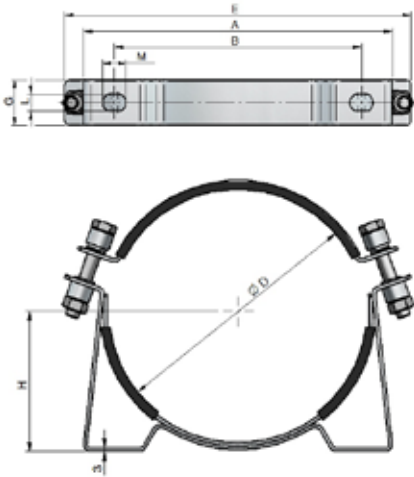

LIGHT AND HEAVY SERIES CLAMPS

In combination with HENNLICH brackets, the mounting clamps allow quick and easy installation of the hydraulic accumulators. The clamps are designed for static use.

MATERIAL

Galvanized carbon steel, EPDM

TYPE C